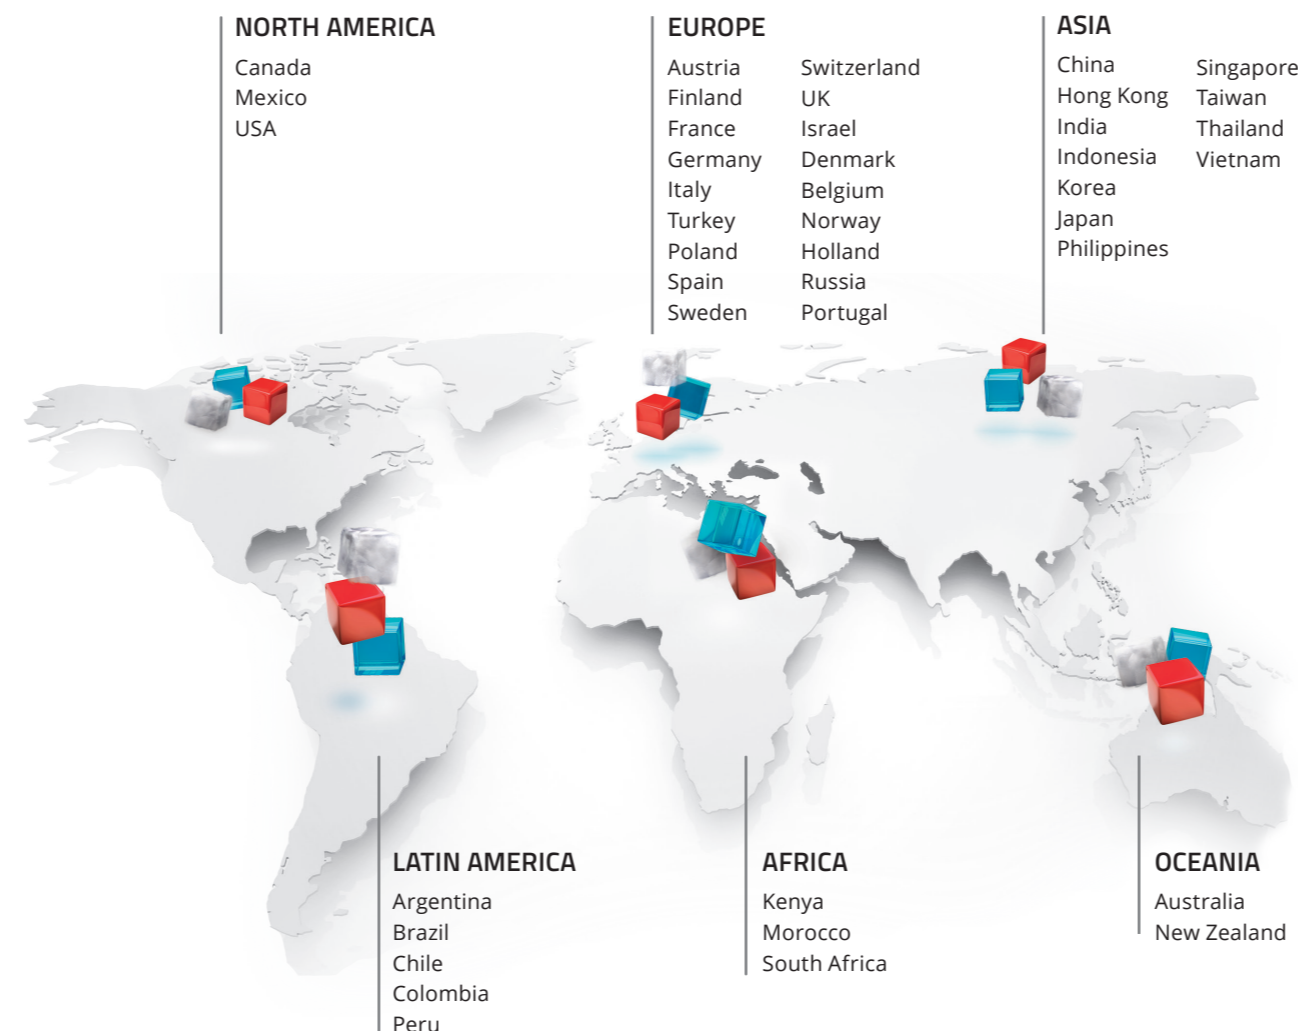

Kramer's award winning scalers offer the ultimate in image manipulation and processing. Our scalers use the latest in digital signal processing technology to provide the highest quality image possible, and flawless switching, combined with Kramer's renowned reliability.

Our extensive line of scalers, developed with the Kramer dedication to innovation and quality provide a multitude of features for you to choose from:

Highest Quality Scaling – Kramer's PixPerfect™ precision pixel mapping and high quality scaling technology supports resolutions up to 4K60 4:4:4 and fully complies with HDCP 2.2 and HDMI 2.0 standards

Glitch-Free Switching – From Fade-Thru-Black (FTB™) to immediate, seamless input channel switching, you define the application – we'll provide the technology

Powerful Audio – Via DSP technology, including audio equalization, mixing, delay and more

Multiple Control Options – RS-232 serial commands transmitted by touch screen system, PC, or other serial controller; Infrared remote control transmitter; Ethernet using built-in Web pages

Identify, Compare, and Choose Your Next Scaler

AV BEYOND THE BOX

In 1981, Kramer was founded with passion and resolve to innovate in the video era. Since then, we have consistently grown and evolved with an industry that has raced forward at lightning speed. Today, along with our partners and distributors, we passionately serve Pro AV customers on six continents with innovative solutions powered by cutting-edge cloud technologies, advanced software applications and industry-leading hardware.

www.KramerAV.com

© 2019 KRAMER ELECTRONICS, Ltd.
All rights reserved. Reproduction in whole or in part without written permission is prohibited.

2902-000993