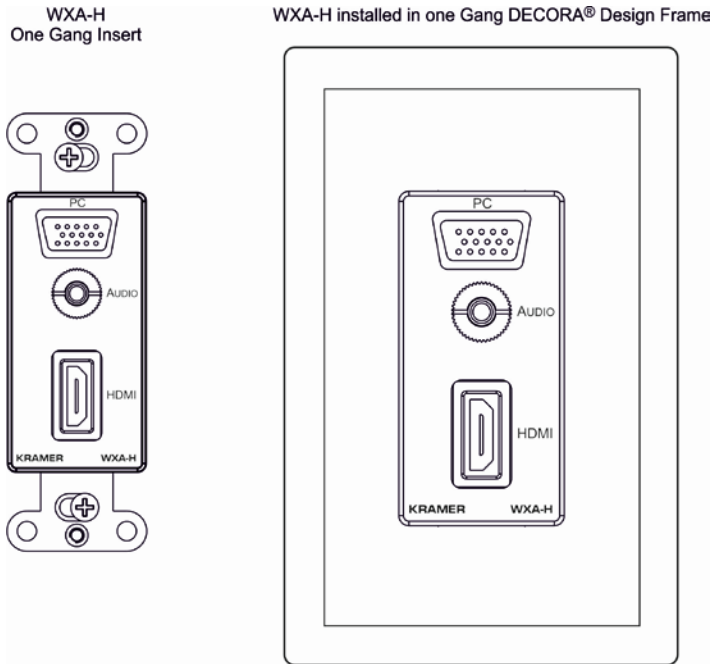

Passive Wall Plate Device: **WXA-H**

Congratulations on purchasing your Kramer **WXA-H** passive pass-through Wall Plate Insert that is available in three versions: (i) for Belgium and Germany, (ii) for the UK and the rest of Europe, (iii) for the United States and (iv) US-D size wall plates.

The **WXA-H** is a one gang wall plate insert with a pass-through connector for:

- PC (UXGA) on a 15-pin HD computer graphics video connector
- Unbalanced analog stereo AUDIO on a 3.5mm mini jack
- HDMI (female) at the front and a cable and female HDMI connector at the rear

Destination: Belgium and Germany

Destination: England and Europe

Destination: United States

The **WXA-H** one gang insert can be fitted into a DECORA® design frame (supplied in selected models):

DECORA® is a registered trademark of Leviton Manufacturing Co., Inc.