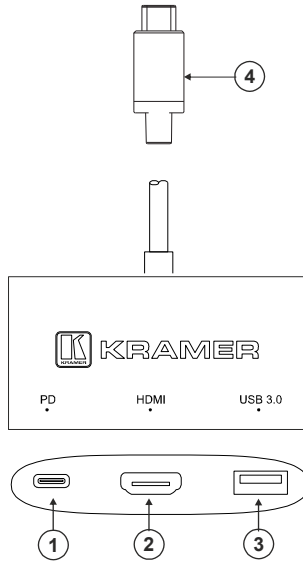

KRAMER

Installation Instructions

MODEL:

KDock-1

USB-C Hub Multiport Adapter

P/N:

2900-301518QS

Rev: 4

Get to Know Your KDock-1

#	Feature	Function
1	USB-C Female	Power pass through 60W (5V/1A-20V/3A). Insert a device with a type C (male) plug into the type C port (to recharge it).
2	4K HDMI Connector	Connect to an HDMI acceptor.
3	1 USB-A 3.0/2.0 Connector	Connect with U disk, mouse, keyboard, or SSD. Speed: 5.0Gbps (640MB/s).
4	USB-C Male	Connect to host (PC, phone, or tablet).

Technical Specifications

Inputs	1 USB	On a male USB-C connector.
Outputs	1 HDMI	On a female HDMI connector. 3840x2160P@30Hz.
Ports	2 USB	1 female USB-A 3.0 connector for USB link extension. <ul style="list-style-type: none"> • Backward compatible with USB 2.0 data transmission up to 480Mbps(60MB/s). • When connected with powered device, the limited current is 1.9A from the USB 3.0 port. • When unconnected with powered device, the limited current is 1A from the USB 3.0 port. • Charging: BC1.2 (5V 1.5A). • Speed: 5.0Gbps (640MB/s).
		1 female USB-C connector for charging.
Video	Max Bandwidth	10.2Gbps (3.4Gbps per graphic channel).
	Max Resolution	3840x2160P@30Hz resolution.
	Compliance	HDMI and HDCP 1.4.
Power	Consumption	60W.
Environmental Conditions	Operating Temperature	0° to +70°C (32° to 158°F).
	Storage Temperature	-10° to +55°C (14° to 131°F).
	Humidity	5% to 90%, RHL non-condensing.
Regulatory Compliance	Safety	CE.
	Environmental	RoHs, FCC.
Enclosure	Type	Aluminum with built-in 16cm/6.3" flexible USB-C cable.
General	Net Dimensions	7.5cm x 3.8cm x 1.5cm (3.0" x 1.5" x 0.6").
	Net Weight	40g (0.09lbs) approx.